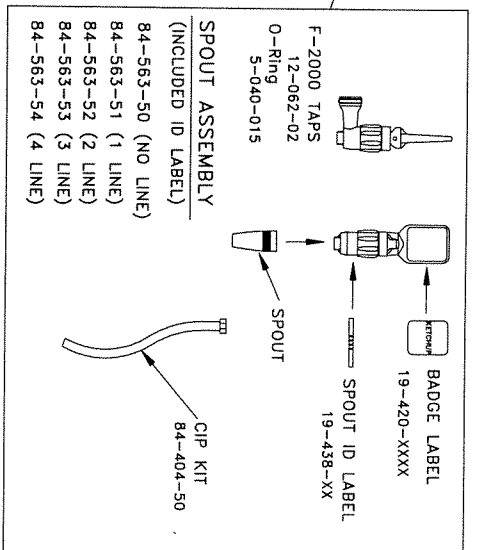

COUNTER TOP

- CIP KIT 84-404-01
- 8-336-00 ADAPTER
- CIP KIT 84-404-02
- 8-337-00 ADAPTER
- CIP KIT 84-404-03
- 8-357-00 ADAPTER
- 84-558-01 (SCHOLLE)
- 8-320-00 CONNECTOR
- 84-558-03 (LIQUIBOX)
- 8-322-00 CONNECTOR
- 84-558-05 (CPC)
- 8-358-00 ADAPTER
- 8-355-00 CONNECTOR
- BAG CONNECTOR ASSEMBLY
- 84-558-XX (1) EACH CRADLE CONNECTOR & TUBING 7-075-00
- CIP KIT 84-404-XX
- ADAPTER & TUBING 7-067-00