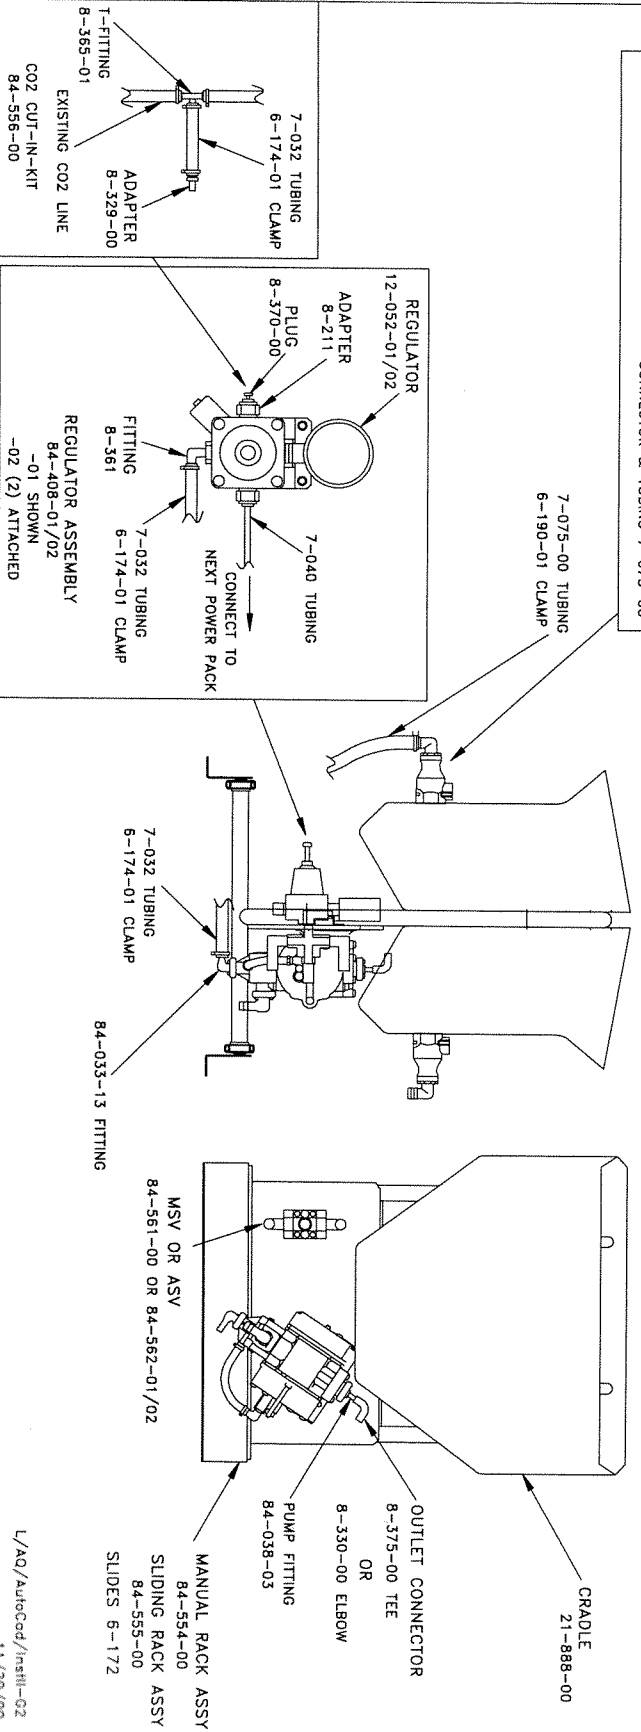

COUNTER TOP

- CIP KIT 84-404-01
- 8-336-00 ADAPTER
- CIP KIT 84-404-02
- 8-337-00 ADAPTER
- CIP KIT 84-404-03
- 8-357-00 ADAPTER
- 84-558-01 (SCHOLLE)
- 8-320-00 CONNECTOR
- 84-558-03 (LIQUIBOX)
- 8-322-00 CONNECTOR
- 84-558-05 (CPC)
- 8-358-00 ADAPTER
- 8-355-00 CONNECTOR
- BAG CONNECTOR ASSEMBLY
- 84-558-XX (1) EACH CRADLE CONNECTOR & TUBING 7-075-00
- CIP KIT 84-404-XX
- ADAPTER & TUBING 7-067-00