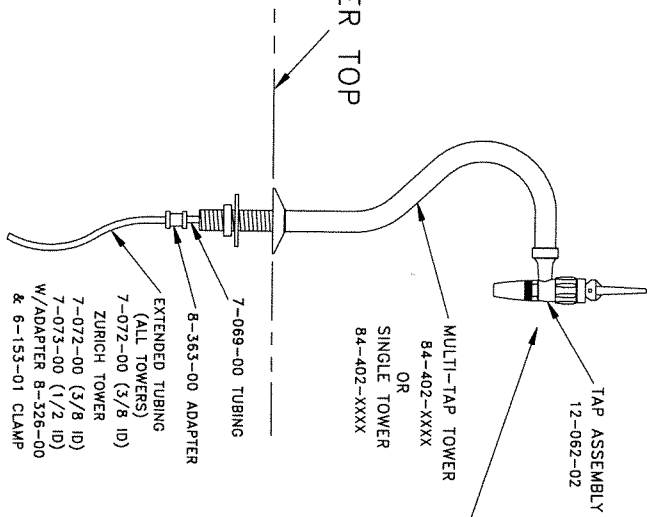

COUNTER TOP

- CIP KIT 84-404-01
- 8-336-00 ADAPTER
- CIP KIT 84-404-02
- 8-337-00 ADAPTER
- CIP KIT 84-404-03
- 8-357-00 ADAPTER
- 84-558-01 (SCHOLLE)
- 8-320-00 CONNECTOR
- 84-558-03 (LIQUIBOX)
- 8-322-00 CONNECTOR
- 84-558-05 (CPC)
- 8-358-00 ADAPTER
- 8-355-00 CONNECTOR
- BAG CONNECTOR ASSEMBLY
- 84-558-XX (1) EACH CRADLE CONNECTOR & TUBING 7-075-00
- CIP KIT 84-404-XX
- ADAPTER & TUBING 7-067-00